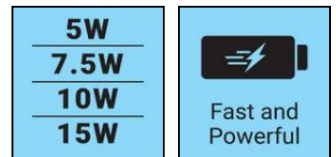

In Car Wireless Magnetic Charger 15W

Tuotekoodi:

441-47

EAN:

5705730441479

Sandberg In Car Magnetic Wireless Charger 15W on langaton puhelimen autolaturi. Laturissa on magneettinen rengas, jonka ansiosta puhelin on helppo kiinnittää. Älypuhelimien pitää tukea magneettista latausta (esimerkiksi iPhone 12/13). Näin puhelin pysyy vakaana, kun se latautuu langattomasti. Tyylikäs alumiininen laturi voidaan kiinnittää huomaamattomasti joko ilmastointiaukkoon tai mukana toimitetun combi-pidikkeen avulla. Tukee nopeaa latausta jopa 15 W teholla.

Lisätieto:

www.sandberg.world