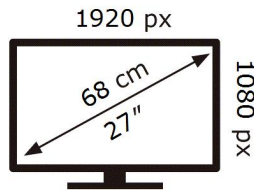

ENERG ⚡

SAMSUNG

S27C332GAU

17 kWh/1000h

2019/2013