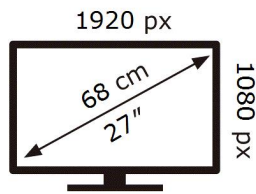

ENERG

SAMSUNG

S27C330GAU

17 kWh/1000h

2019/2013